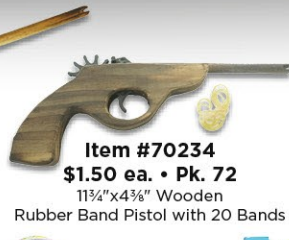

Toy Guns & Water Balloons

Bubbles and Wands

= Battery Operated

TCT Images © 2024 Totally Cool Toys™/A&M Wholesale Group. Final products may vary slightly. Prices are subject to change. Please see our website www.aandmwholesalegroup.com or call for current pricing.