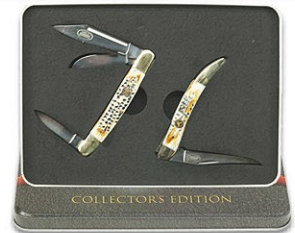

▲ Item #70900
4¼" • \$9.00 ea.
Pk. 12/120
Trapper Red Pick
Bone 2-Blade
Pocket Knife

▲ Item #70901
4¼" • \$9.00 ea.
Pk. 12/120
Trapper White Pearl
2-Blade Pocket Knife

EAGLE EDGE
KNIVES

Eagle Edge Gift Sets

Item #71132
\$19.90 ea. set
Pk. 6/24
2-Piece Knife Set in Collector Tin

Item #71133
\$19.90 ea. set
Pk. 6/24
2-Piece Pearl Pocket Knife Set in
Collector Tin

Item #71134
\$19.90 ea. set
Pk. 6/24
2-Piece Winter Bone Pocket Knife
Set in Collector Tin