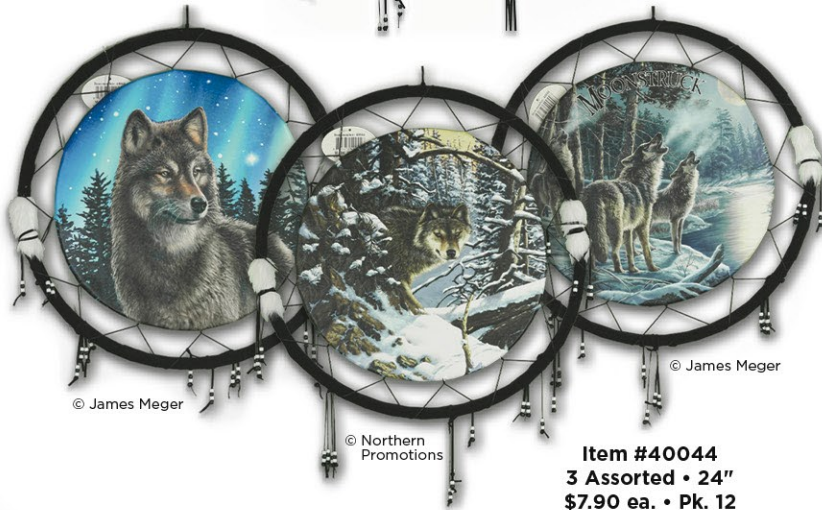

(cont. on the next page)

Item #50011
4 Assorted • 24"
\$7.90 ea. • Pk. 12
Whitetail Deer

Item #40041
2 Assorted • 24"
\$7.90 ea. • Pk. 12
Black Bears
© Terry Doughty

Dream Catchers

Item #70382 • 6 Assorted • 4½"
\$1.80 ea. • Pk. 36/72
Rainbow Color Dream Catcher