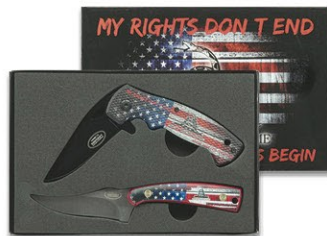

▲ Item #71131
$9.50 ea. • Pk. 60

2-Pc. Skinner Knife Set with Sheath