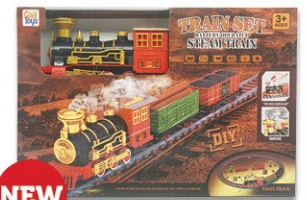

Vehicles & Flying Toys

NEW
Item #20238 • Asstd.
\$14.00 ea. • Pk. 12
R/C 4x4 Climbing Vehicle
with Alloy Frame

NEW
Item #20239 • Asstd.
\$18.50 ea. • Pk. 12
R/C 360° 4x4 Stunt Car

NEW
Item #20245 • 2 Asstd.
\$2.50 ea. • Pk. 48
DIY Dino Car