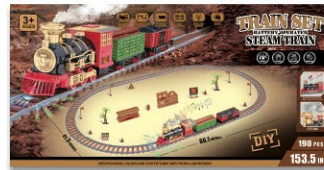

Item #20229
$15.90 ea. • Pk. 12
190-Piece Classic Train Set with
Lights, Sounds and Smoke