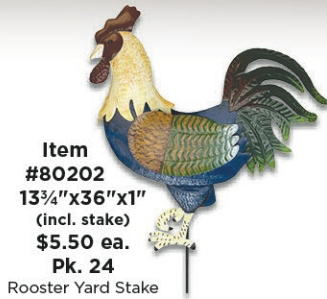

Farm/Garden Yard Stakes (cont.)

Item #80202
13¾"x36"x1"
(incl. stake)
$5.50 ea.
Pk. 24
Rooster Yard Stake