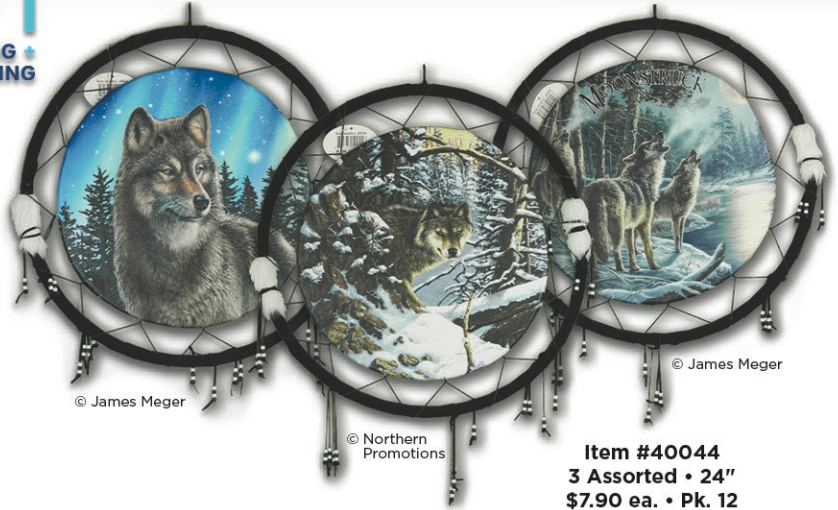

© James Meger

© Northern Promotions

© James Meger

Item #40044
3 Assorted • 24"
$7.90 ea. • Pk. 12
Wolves