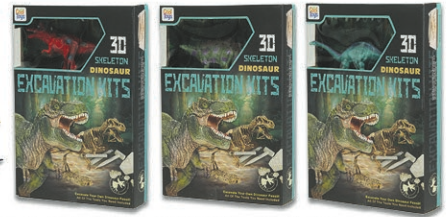

Item #20237 • 3 Assorted • $6.00 ea. • Pk. 24
Dinosaur Archaeology Fossil Set
(Each set contains a plaster block containing the replica fossil bones, tools to excavate the bones, and a model of the dinosaur when it was living.)