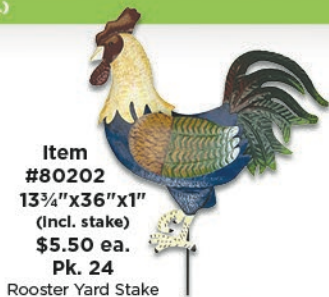

Item #80202
13¼" x 36" x 1"
(Incl. stake)
$5.50 ea.
Pk. 24
Rooster Yard Stake